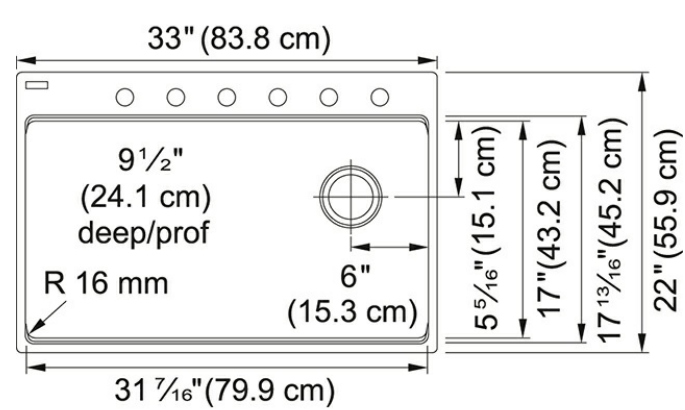

FEATURES

- Large capacity 9 1/2" deep bowl provides a generous workspace for dishes and large cookware.
- Accessory rail system supports optional accessories and turns the sink into a functional workstation
- Scratch resistant, fade resistant and impact resistant to retain its new appearance for years
- Sanitized® function reduces bacteria and microbe growth.
- Rear offset drain maximize the usable surface of the bowl and creates extra cabinet space beneath the sink.
- Topmount Installation

Product Picture

Product Dimensions

Length overall	33"
Width overall	22"
Length of large bowl	31 7/16"
Width of large bowl	17"
Depth of large bowl	9 1/2"
Minimum Cabinet Size	36"

Technical Drawing

General Information